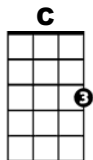

"Will You Love Me Tomorrow" by The Shirelles

C **Am** **F** **G**
 ~ Tonight you're mine complete-ly

C **Am** **Dm** **G**
 ~ You give your love so sweet-ly

E7 **Am**

Tonight the light of love is in your eyes