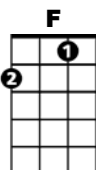

C   **Am**   **Dm**   **G**
~ You give your love so sweet-ly

E7   **Am**

Tonight the light of love is in your eyes

F   **G**   **C**

~ But will you love me tomorrow