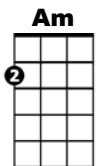

"Will You Love Me Tomorrow" by The Shirelles

C **Am** **F** **G**
 ~ Tonight you're mine complete-ly

C **Am** **Dm** **G**
 ~ You give your love so sweet-ly

E7 **Am**

Tonight the light of love is in your eyes